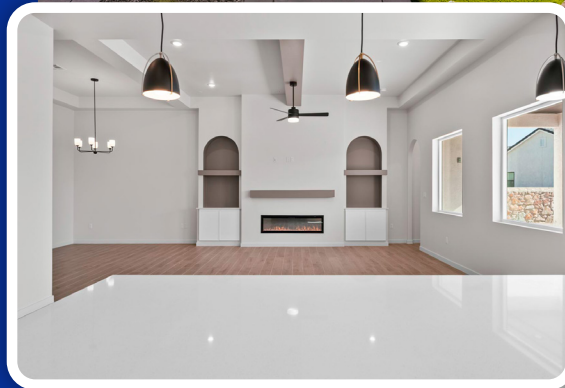

FINESSE

2354 Enchanted Knoll
Canutillo, TX 79835

Specs

- Tierra Del Este 89 Community
- Block 484 | Lot 41
- 8,705 sq. ft. Lot Size
- 2,483 sq. ft. Living Area
- 4 Bedrooms
- 3 Bathrooms
- 2 Car Garage

Sales Price

\$619,950.00

Images shown are for illustrative purposes only and may not reflect the final design.

Amenities

- Granite and Quartz Countertops
- Electric Fireplace
- Interior Furnace Closets
- Skylights
- Large Oversized Showers
- 100% Spray Foam Insulation on Exterior Walls
- Tankless Water Heater
- SMART Garage Door Control
- Alarm, Satellite & Cable Pre-Wire

The Finesse floor plan by ICON Homes offers a warm and inviting design, perfect for families seeking comfort and connection. Located on the west side of El Paso in the upper river valley, this home blends modern elegance with the soothing tranquility of desert living.

FINESSE

Floor Plan

Home Selections

Color Palette (Interior)

Base Color Accent

Drift of Mist High Reflective White

Color Palette (Exterior)

Base Color Accent Stone