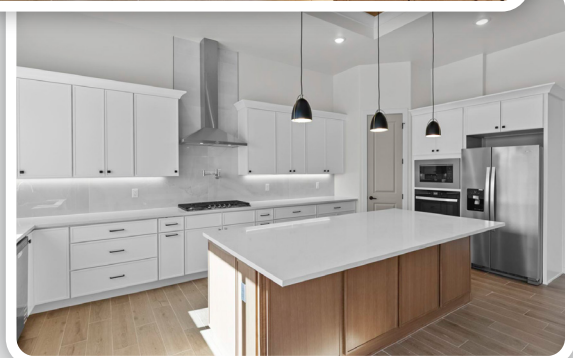

The Finesse floor plan by ICON Homes offers a warm and inviting design, perfect for families seeking comfort and connection. Located on the west side of El Paso in the upper river valley, this home blends modern elegance with the soothing tranquility of desert living.