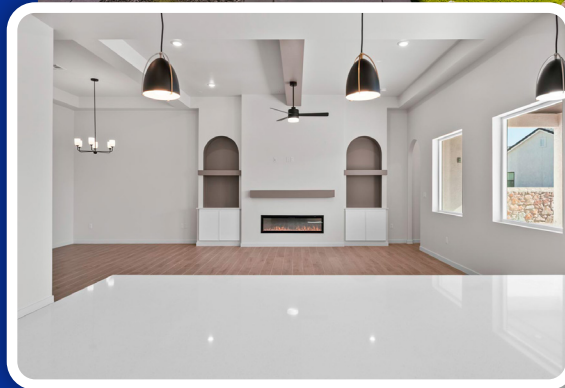

Sales Price

$592,950.00