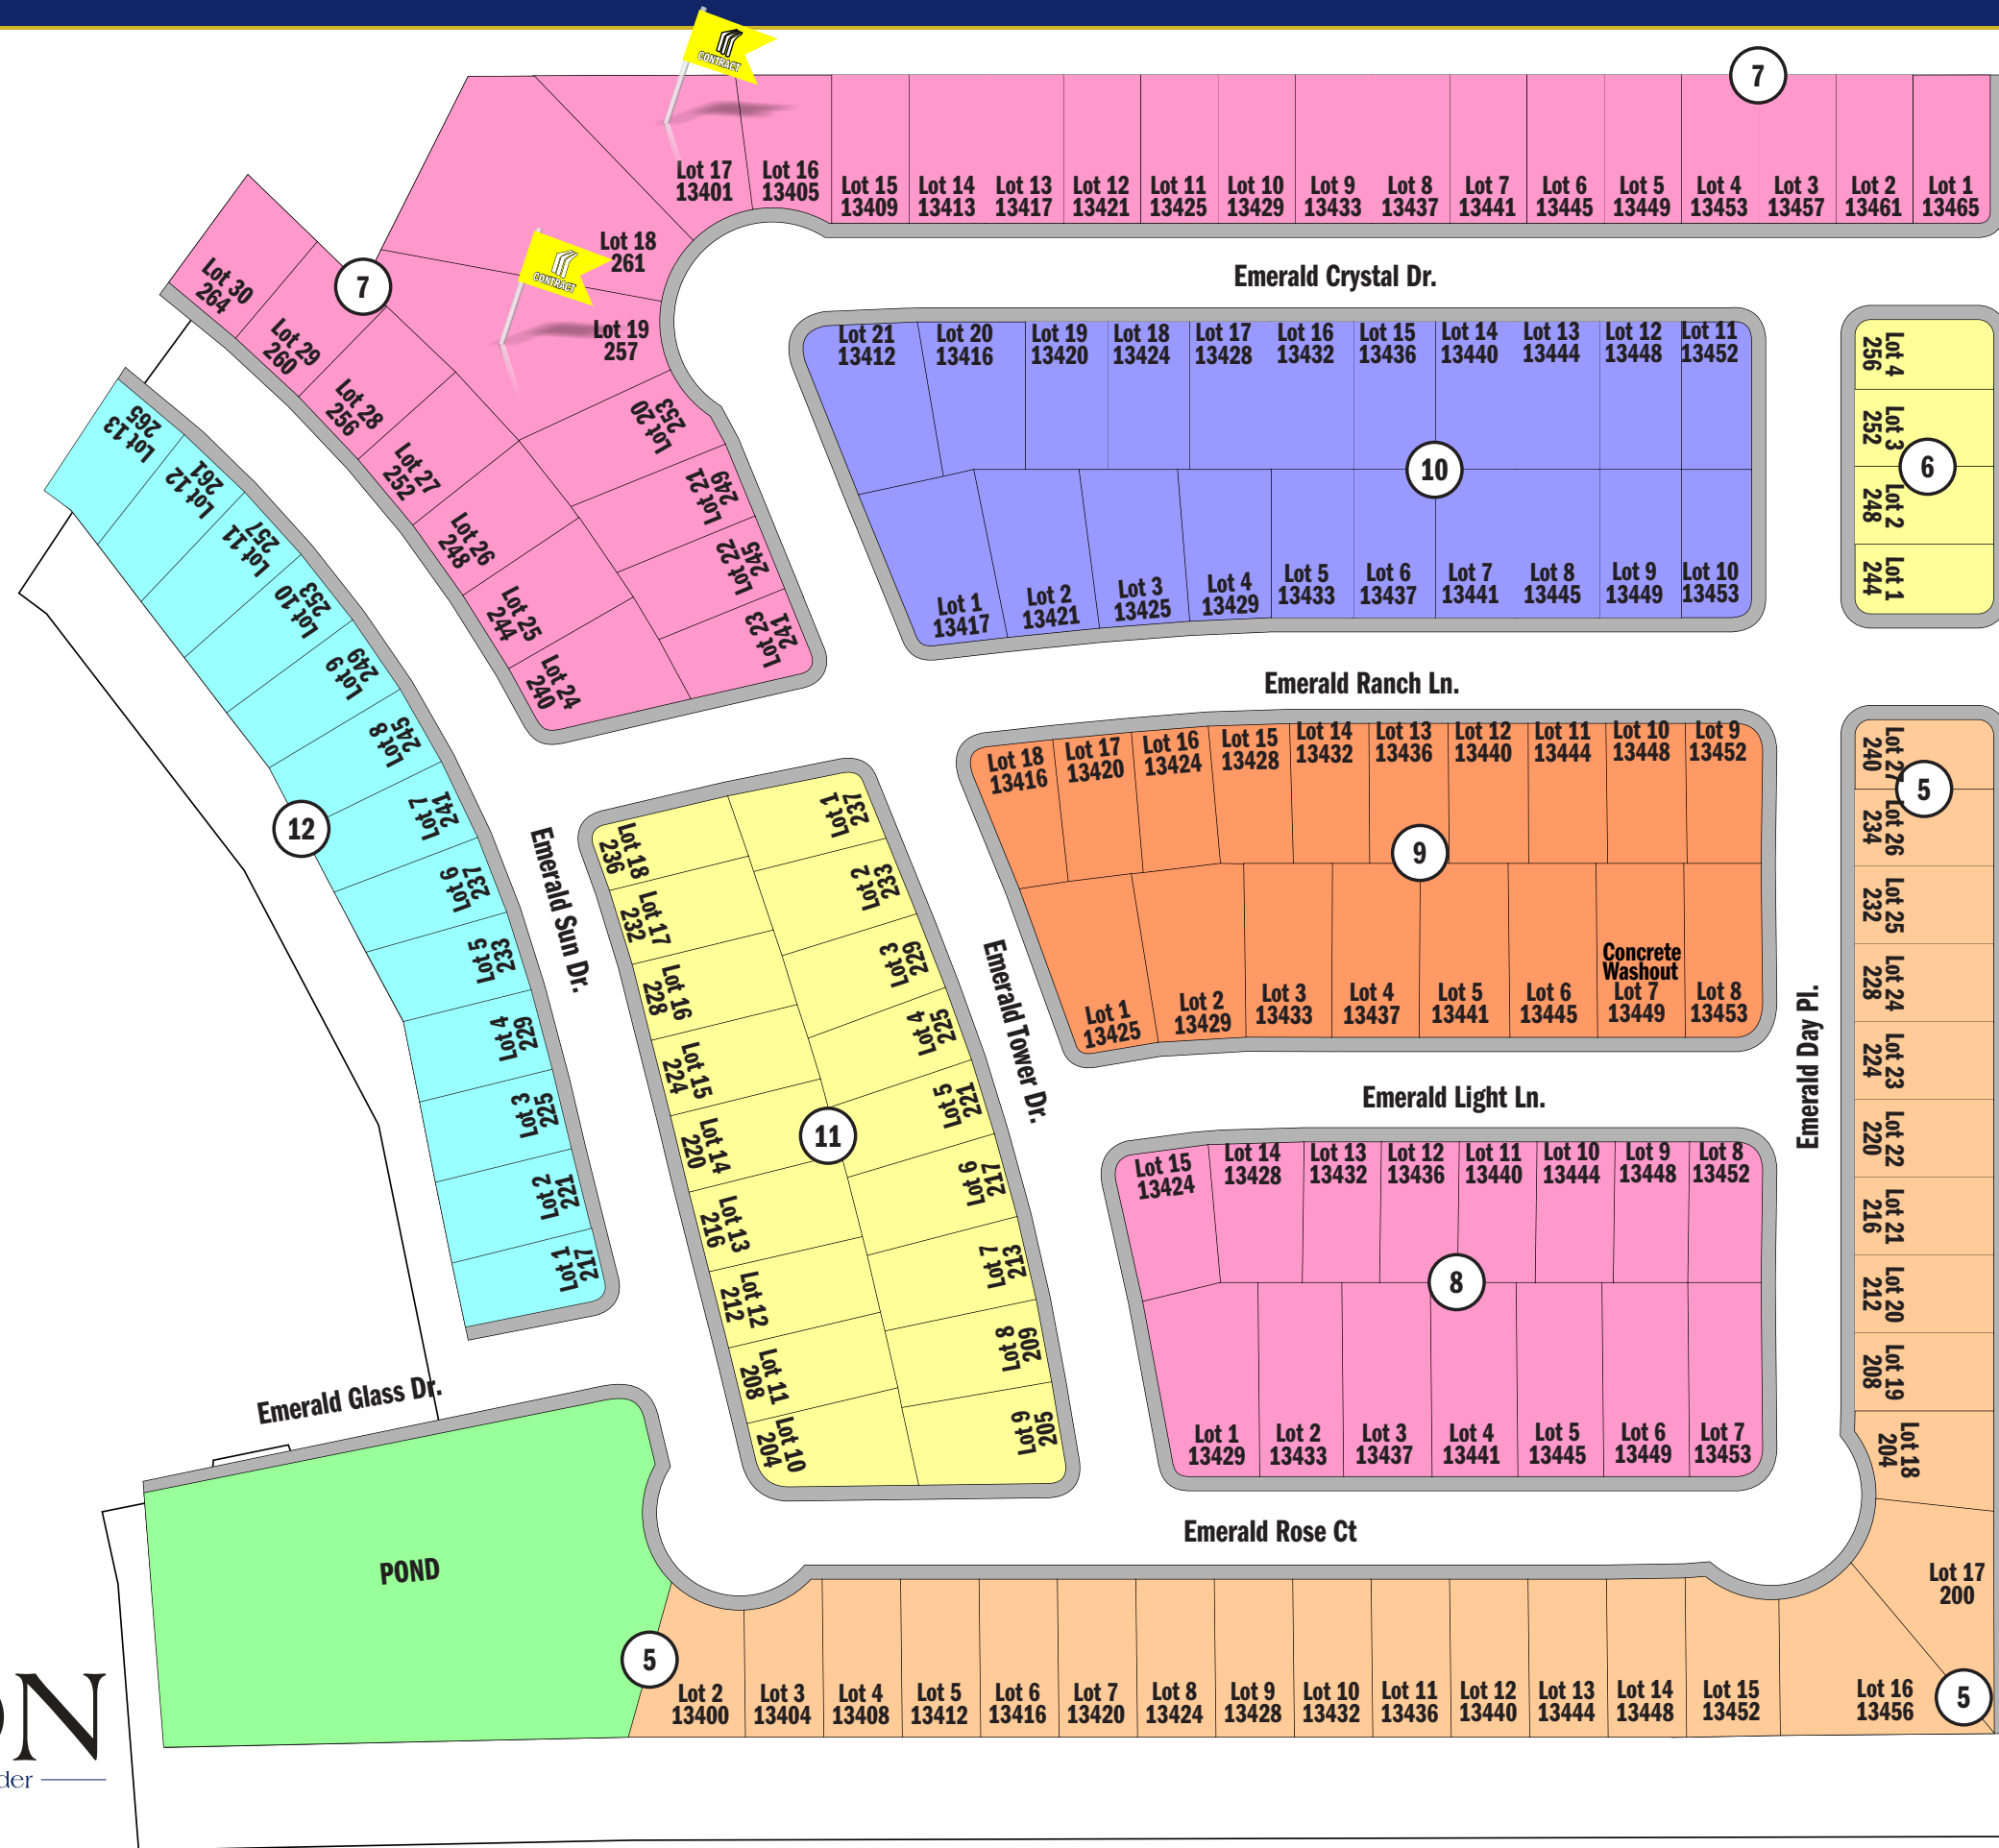

EMERALD PARK UNIT 4

-  Available Lot
-  Spec Home
-  Model/Stage Home
-  Lot Hold
-  Contract in Progress