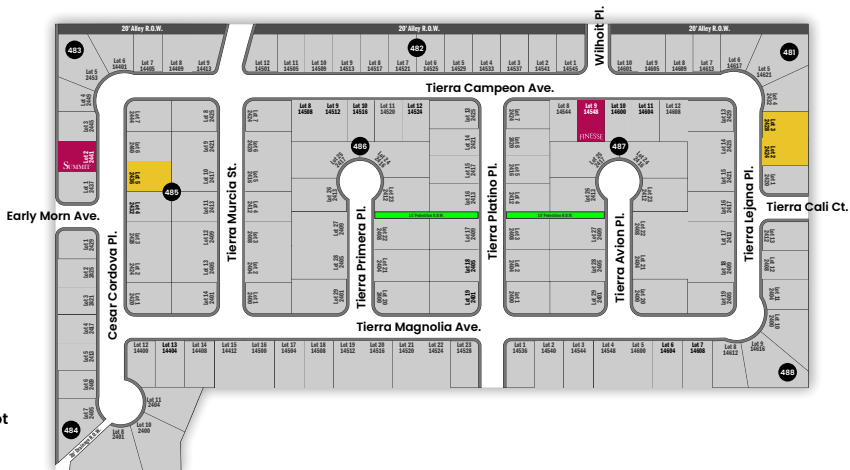

TIERRA DEL ESTE UNIT 74

Plat Map

- Available Lot
- Lot Hold
- Model Home
- Contract in Progress
- Available Signature Home