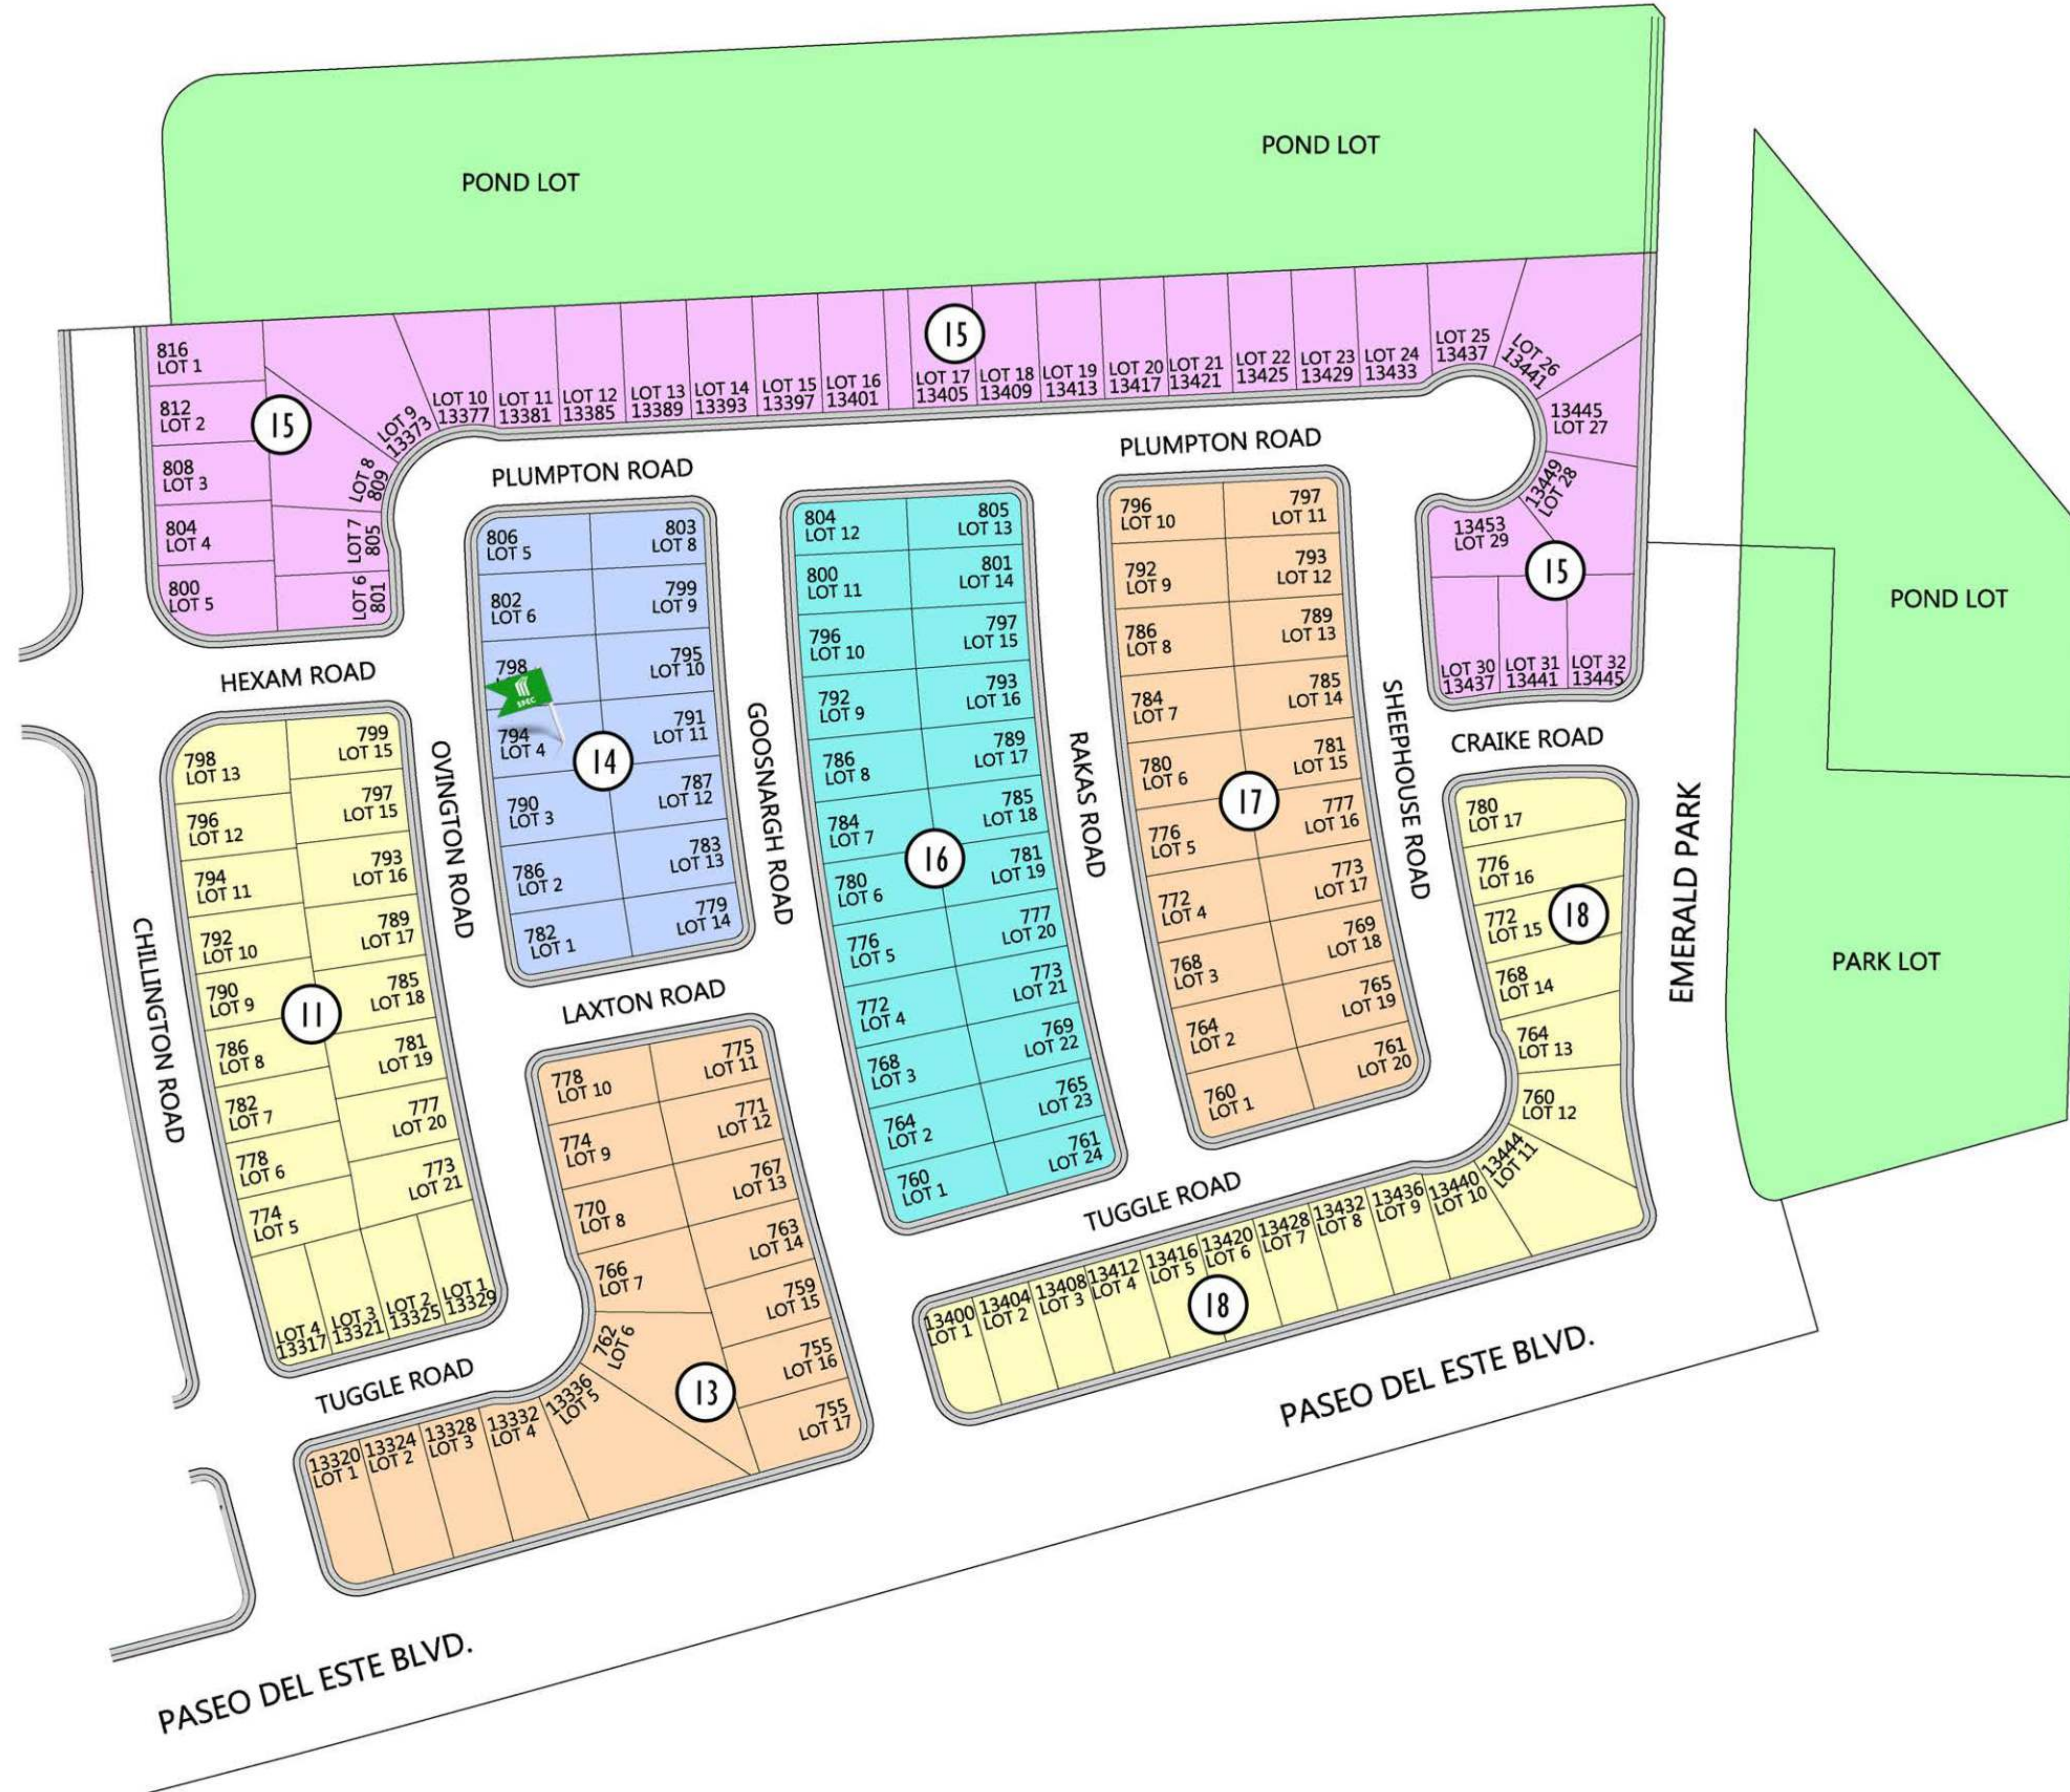

PAINTED SKY AT MISSION RIDGE

Make your home an icon

-  AVAILABLE LOT
-  SPEC HOME
-  MODEL HOME
-  LOT HOLD