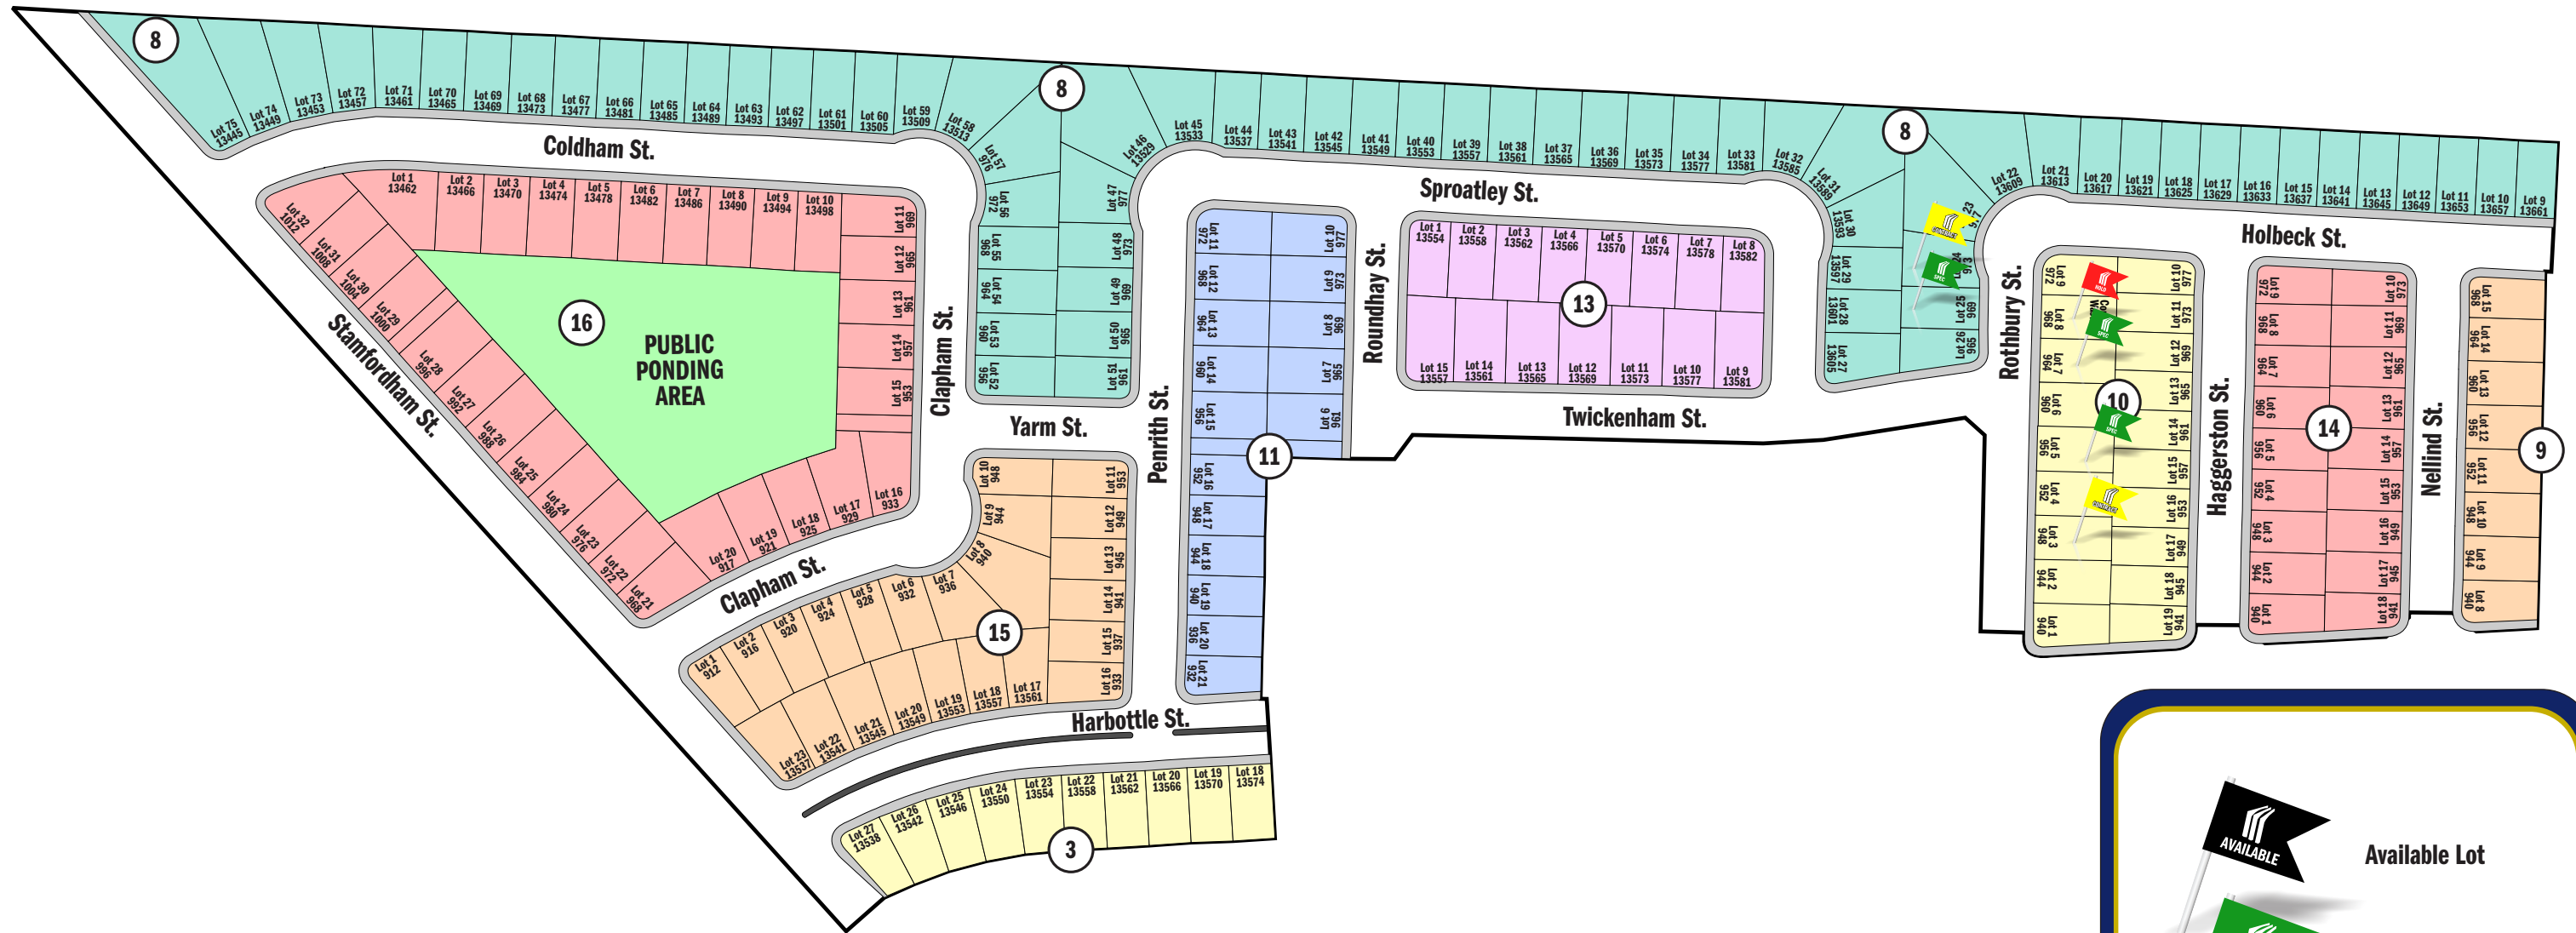

PAINTED DESERT AT MR

- AVAILABLE Available Lot
- SPEC Spec Home
- MODEL Model/Stage Home
- HOLD Lot Hold
- CONTRACT Contract in Progress