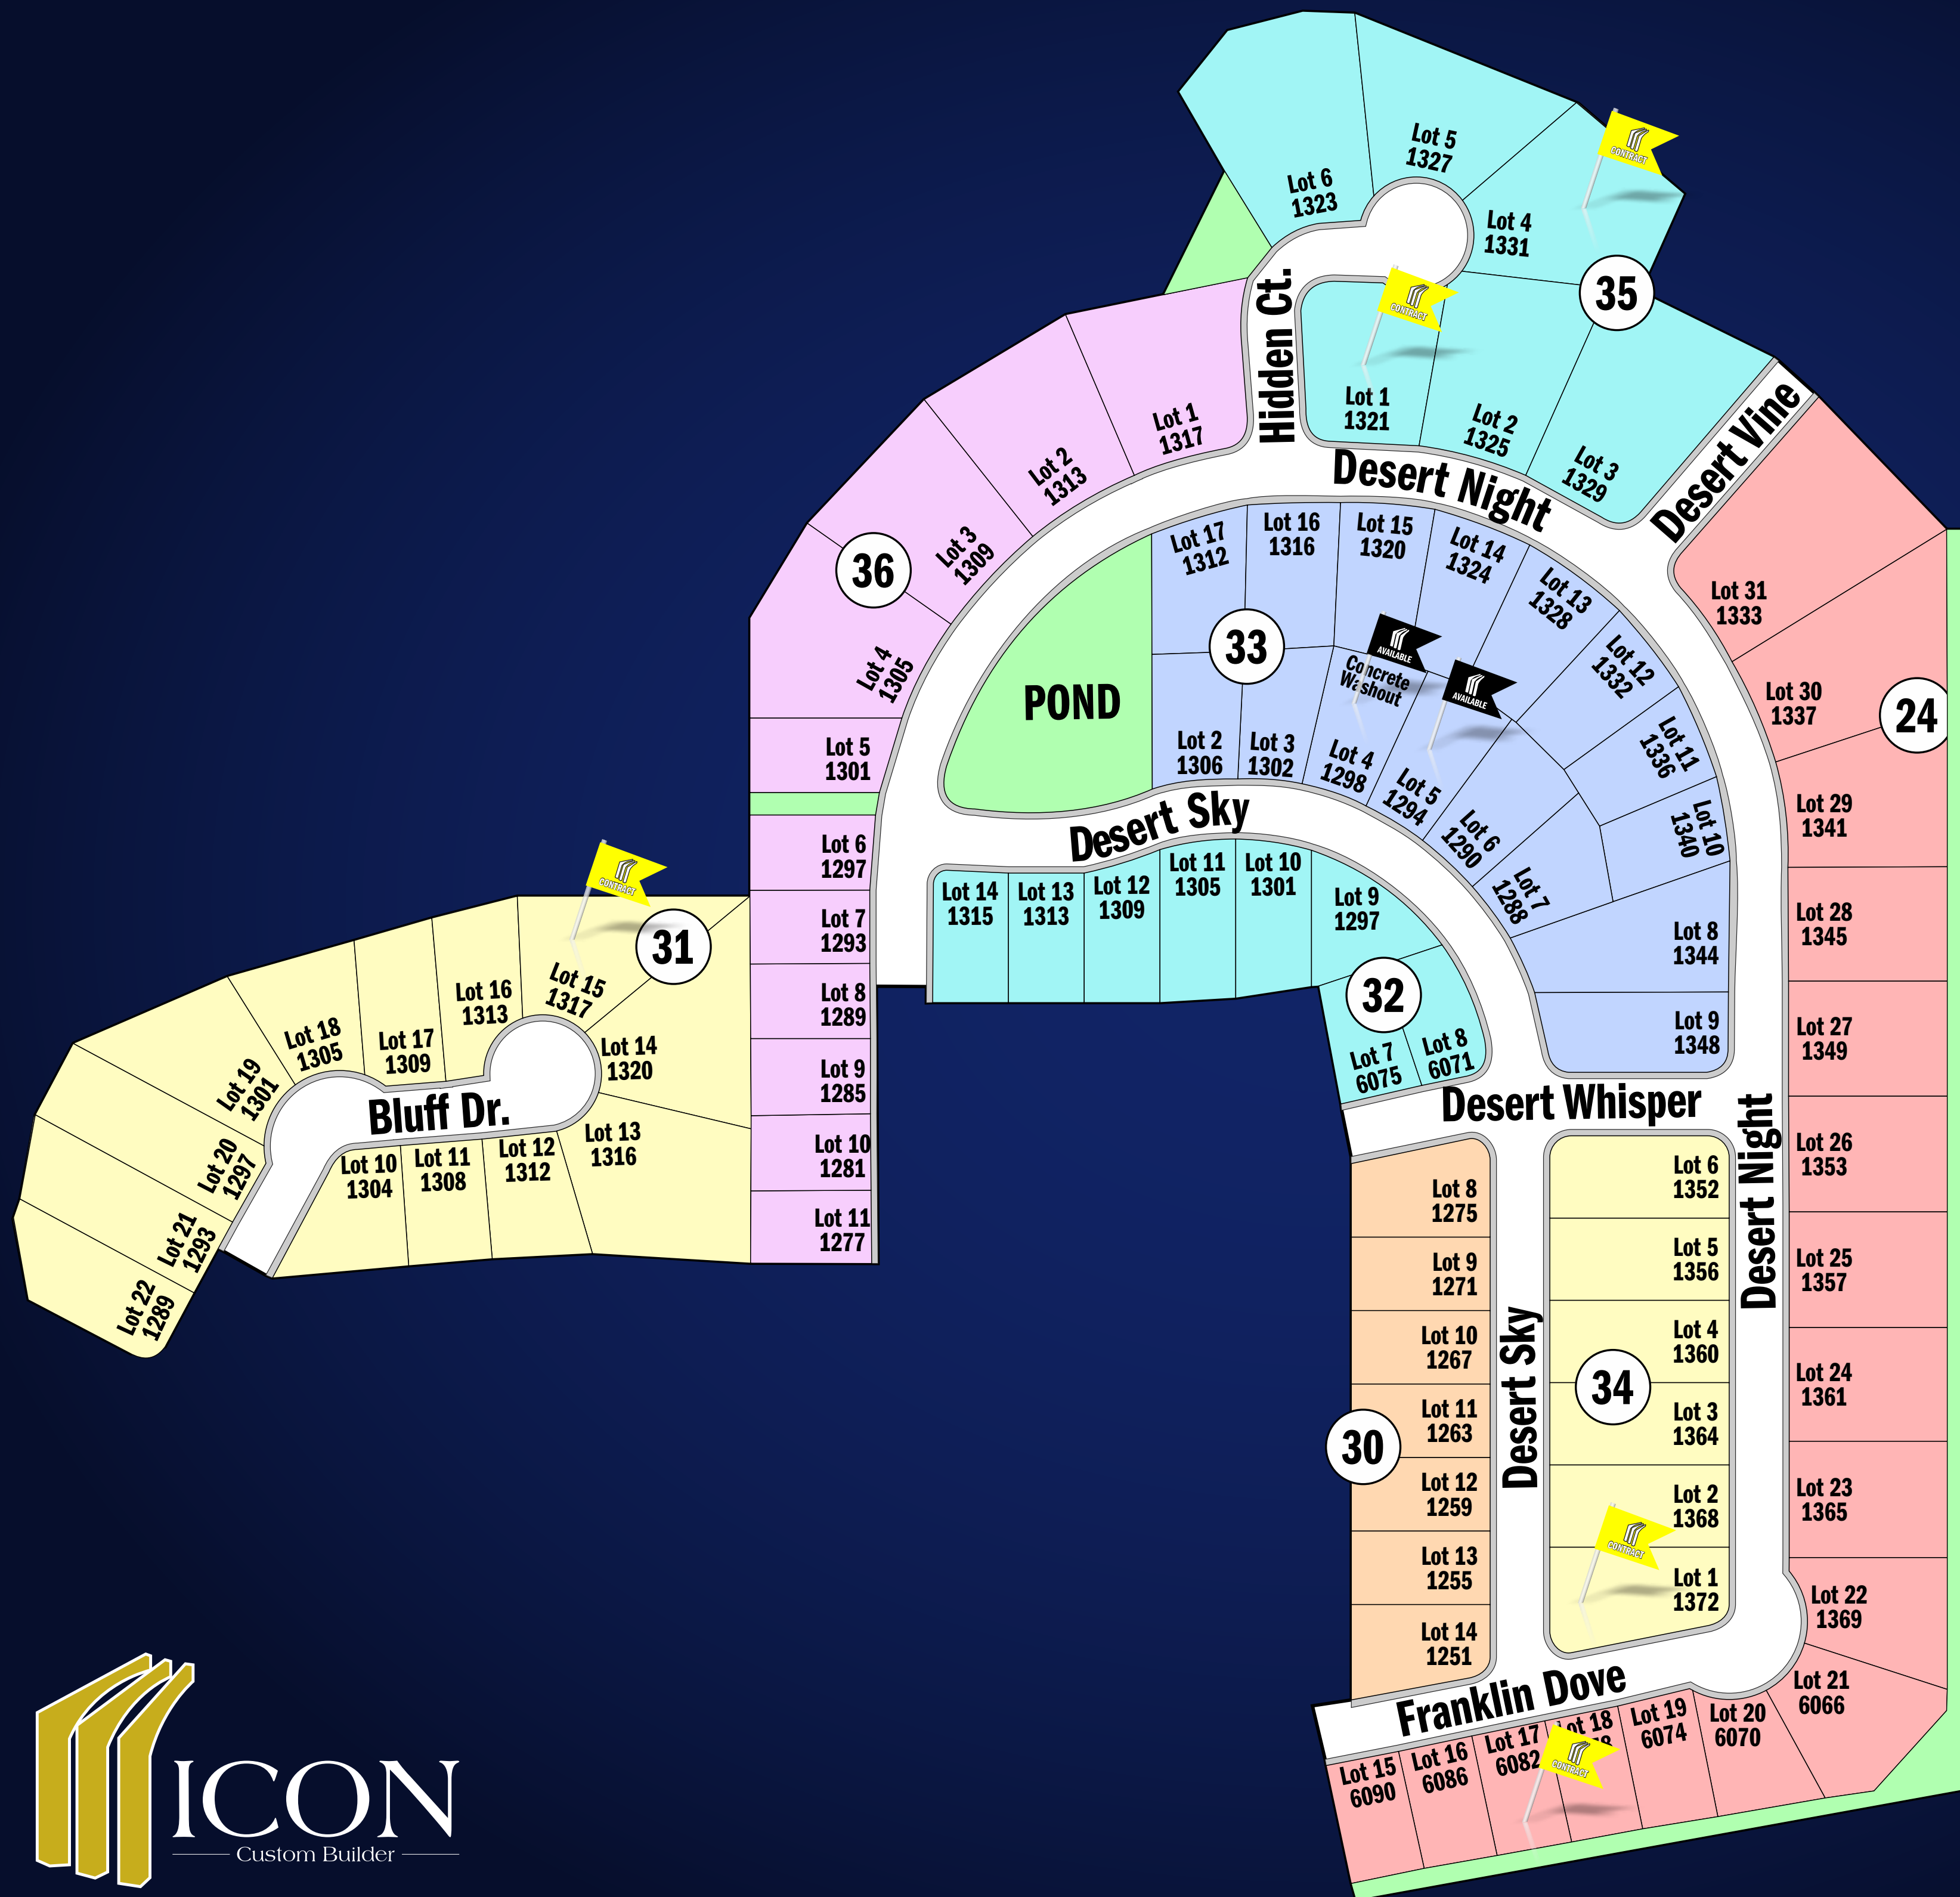

FRANKLIN HILL UNIT 10

- Available Lot
- Spec Home
- Model/Stage Home
- Lot Hold
- Contract in Progress