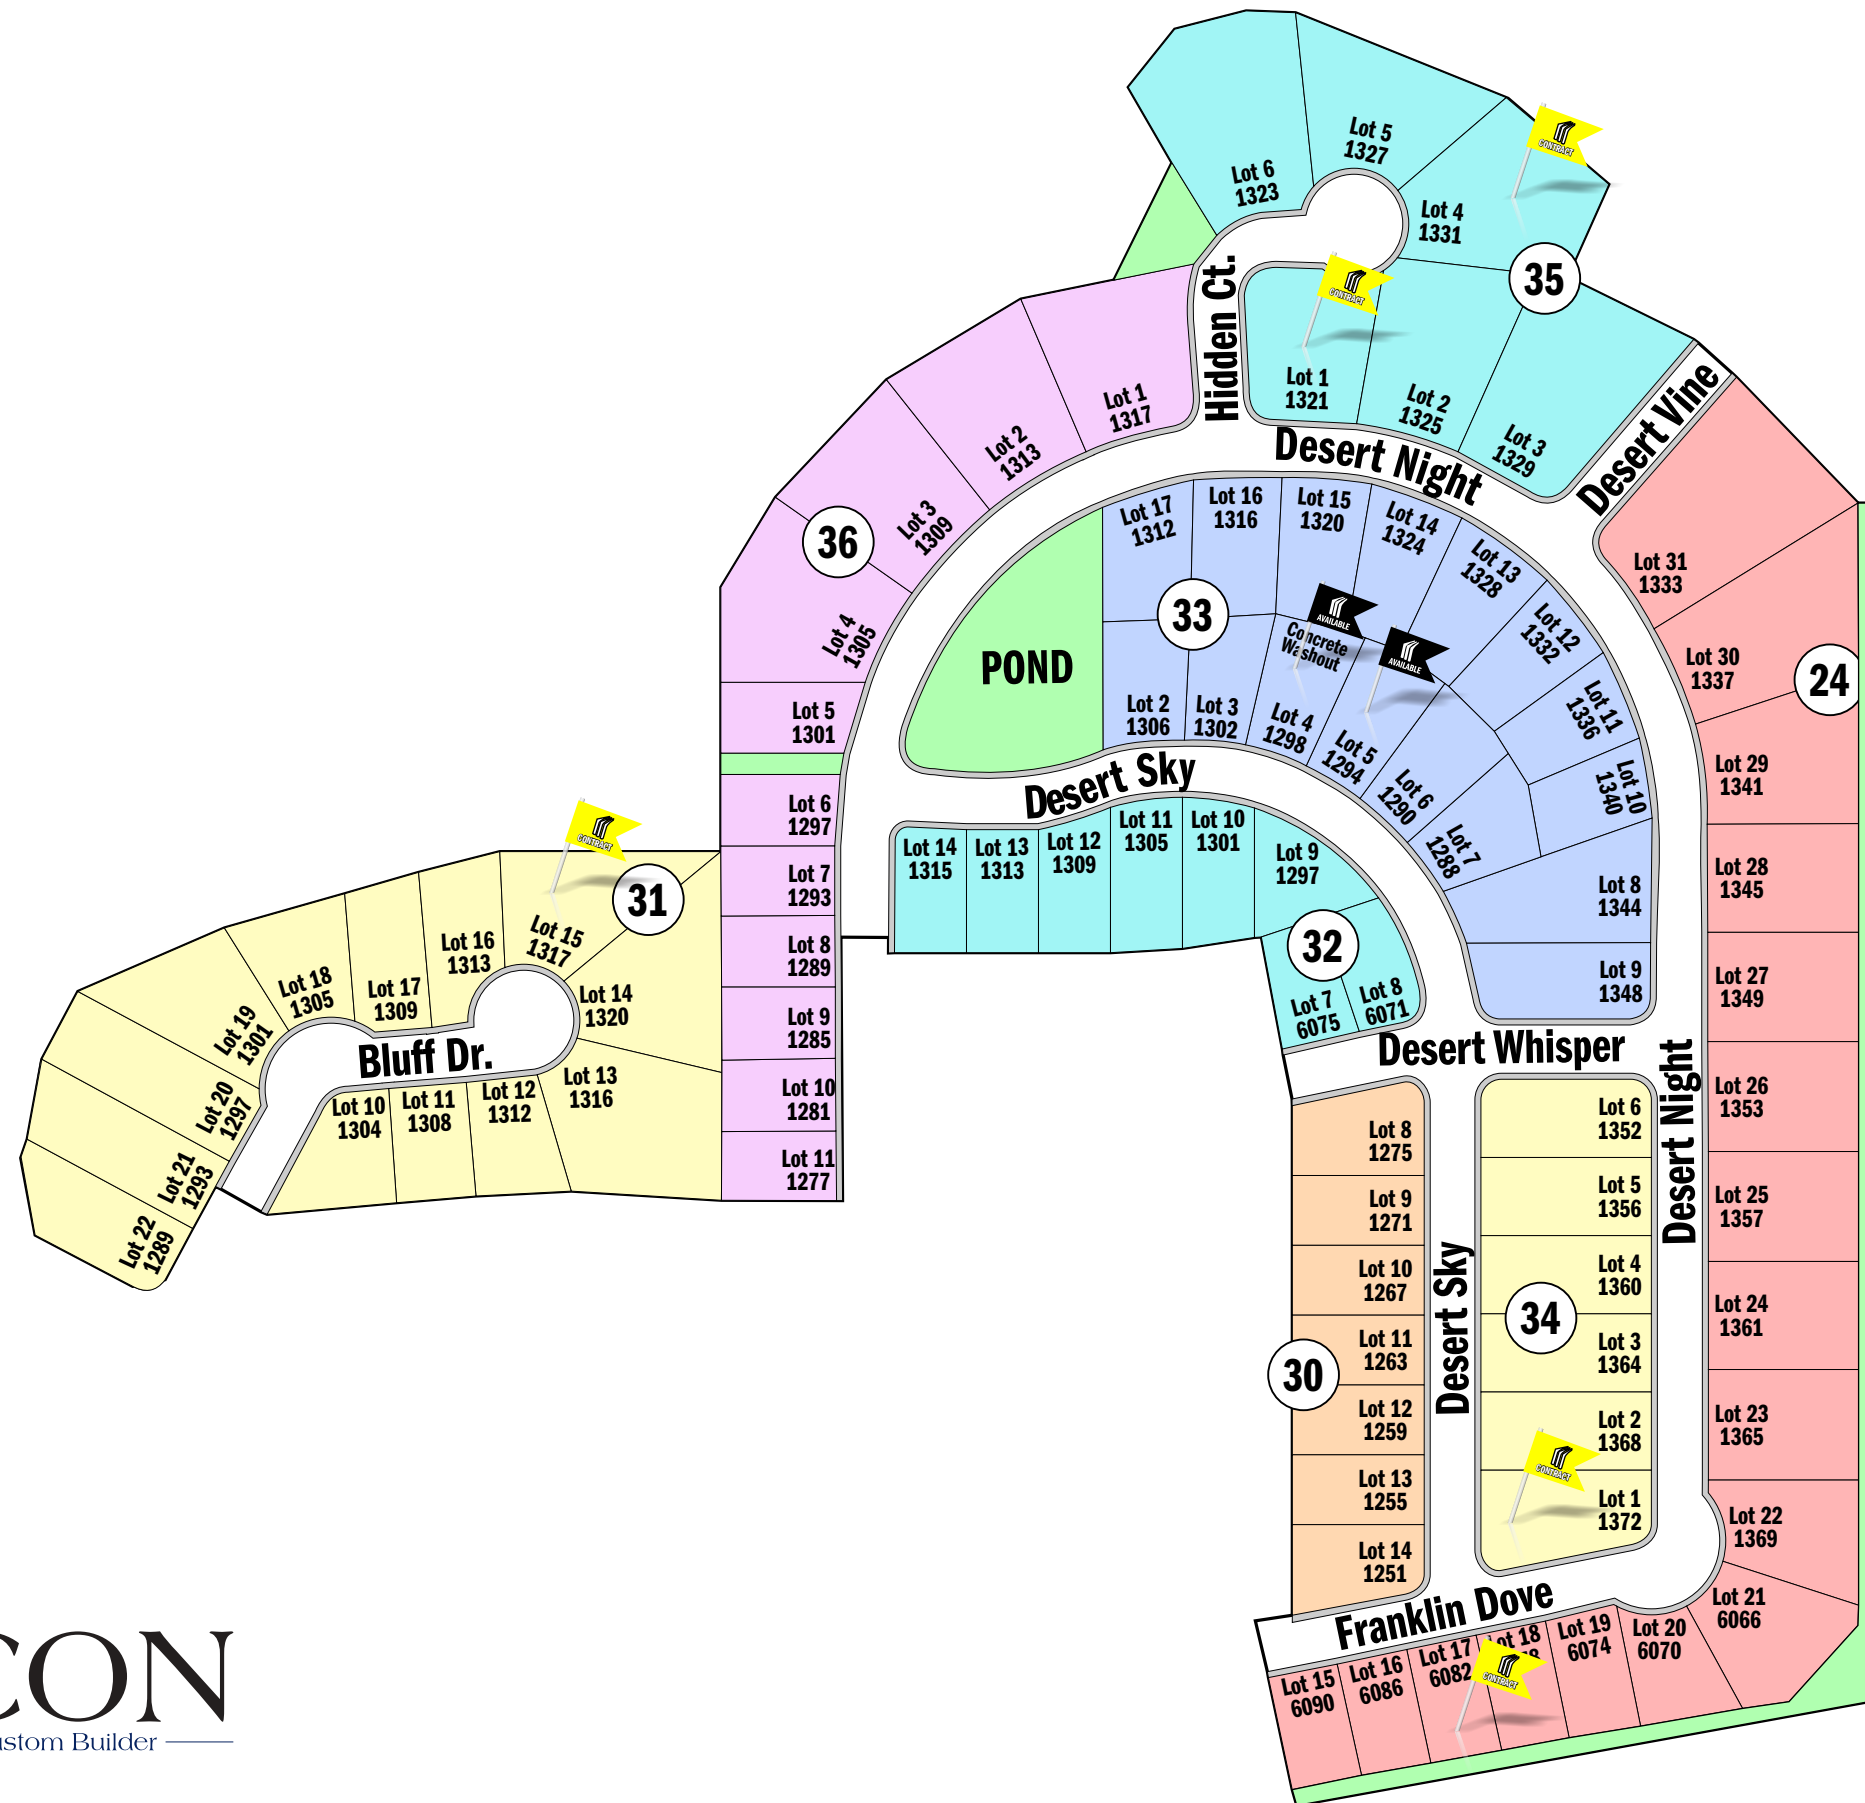

FRANKLIN HILL UNIT 10

- AVAILABLE** (Black flag with white text)
- SPEC** (Green flag with white text)
- MODEL** (Blue flag with white text)
- HOLD** (Red flag with white text)
- CONTRACT** (Yellow flag with black text)

Available Lot
Spec Home
Model/Stage Home
Lot Hold
Contract in Progress