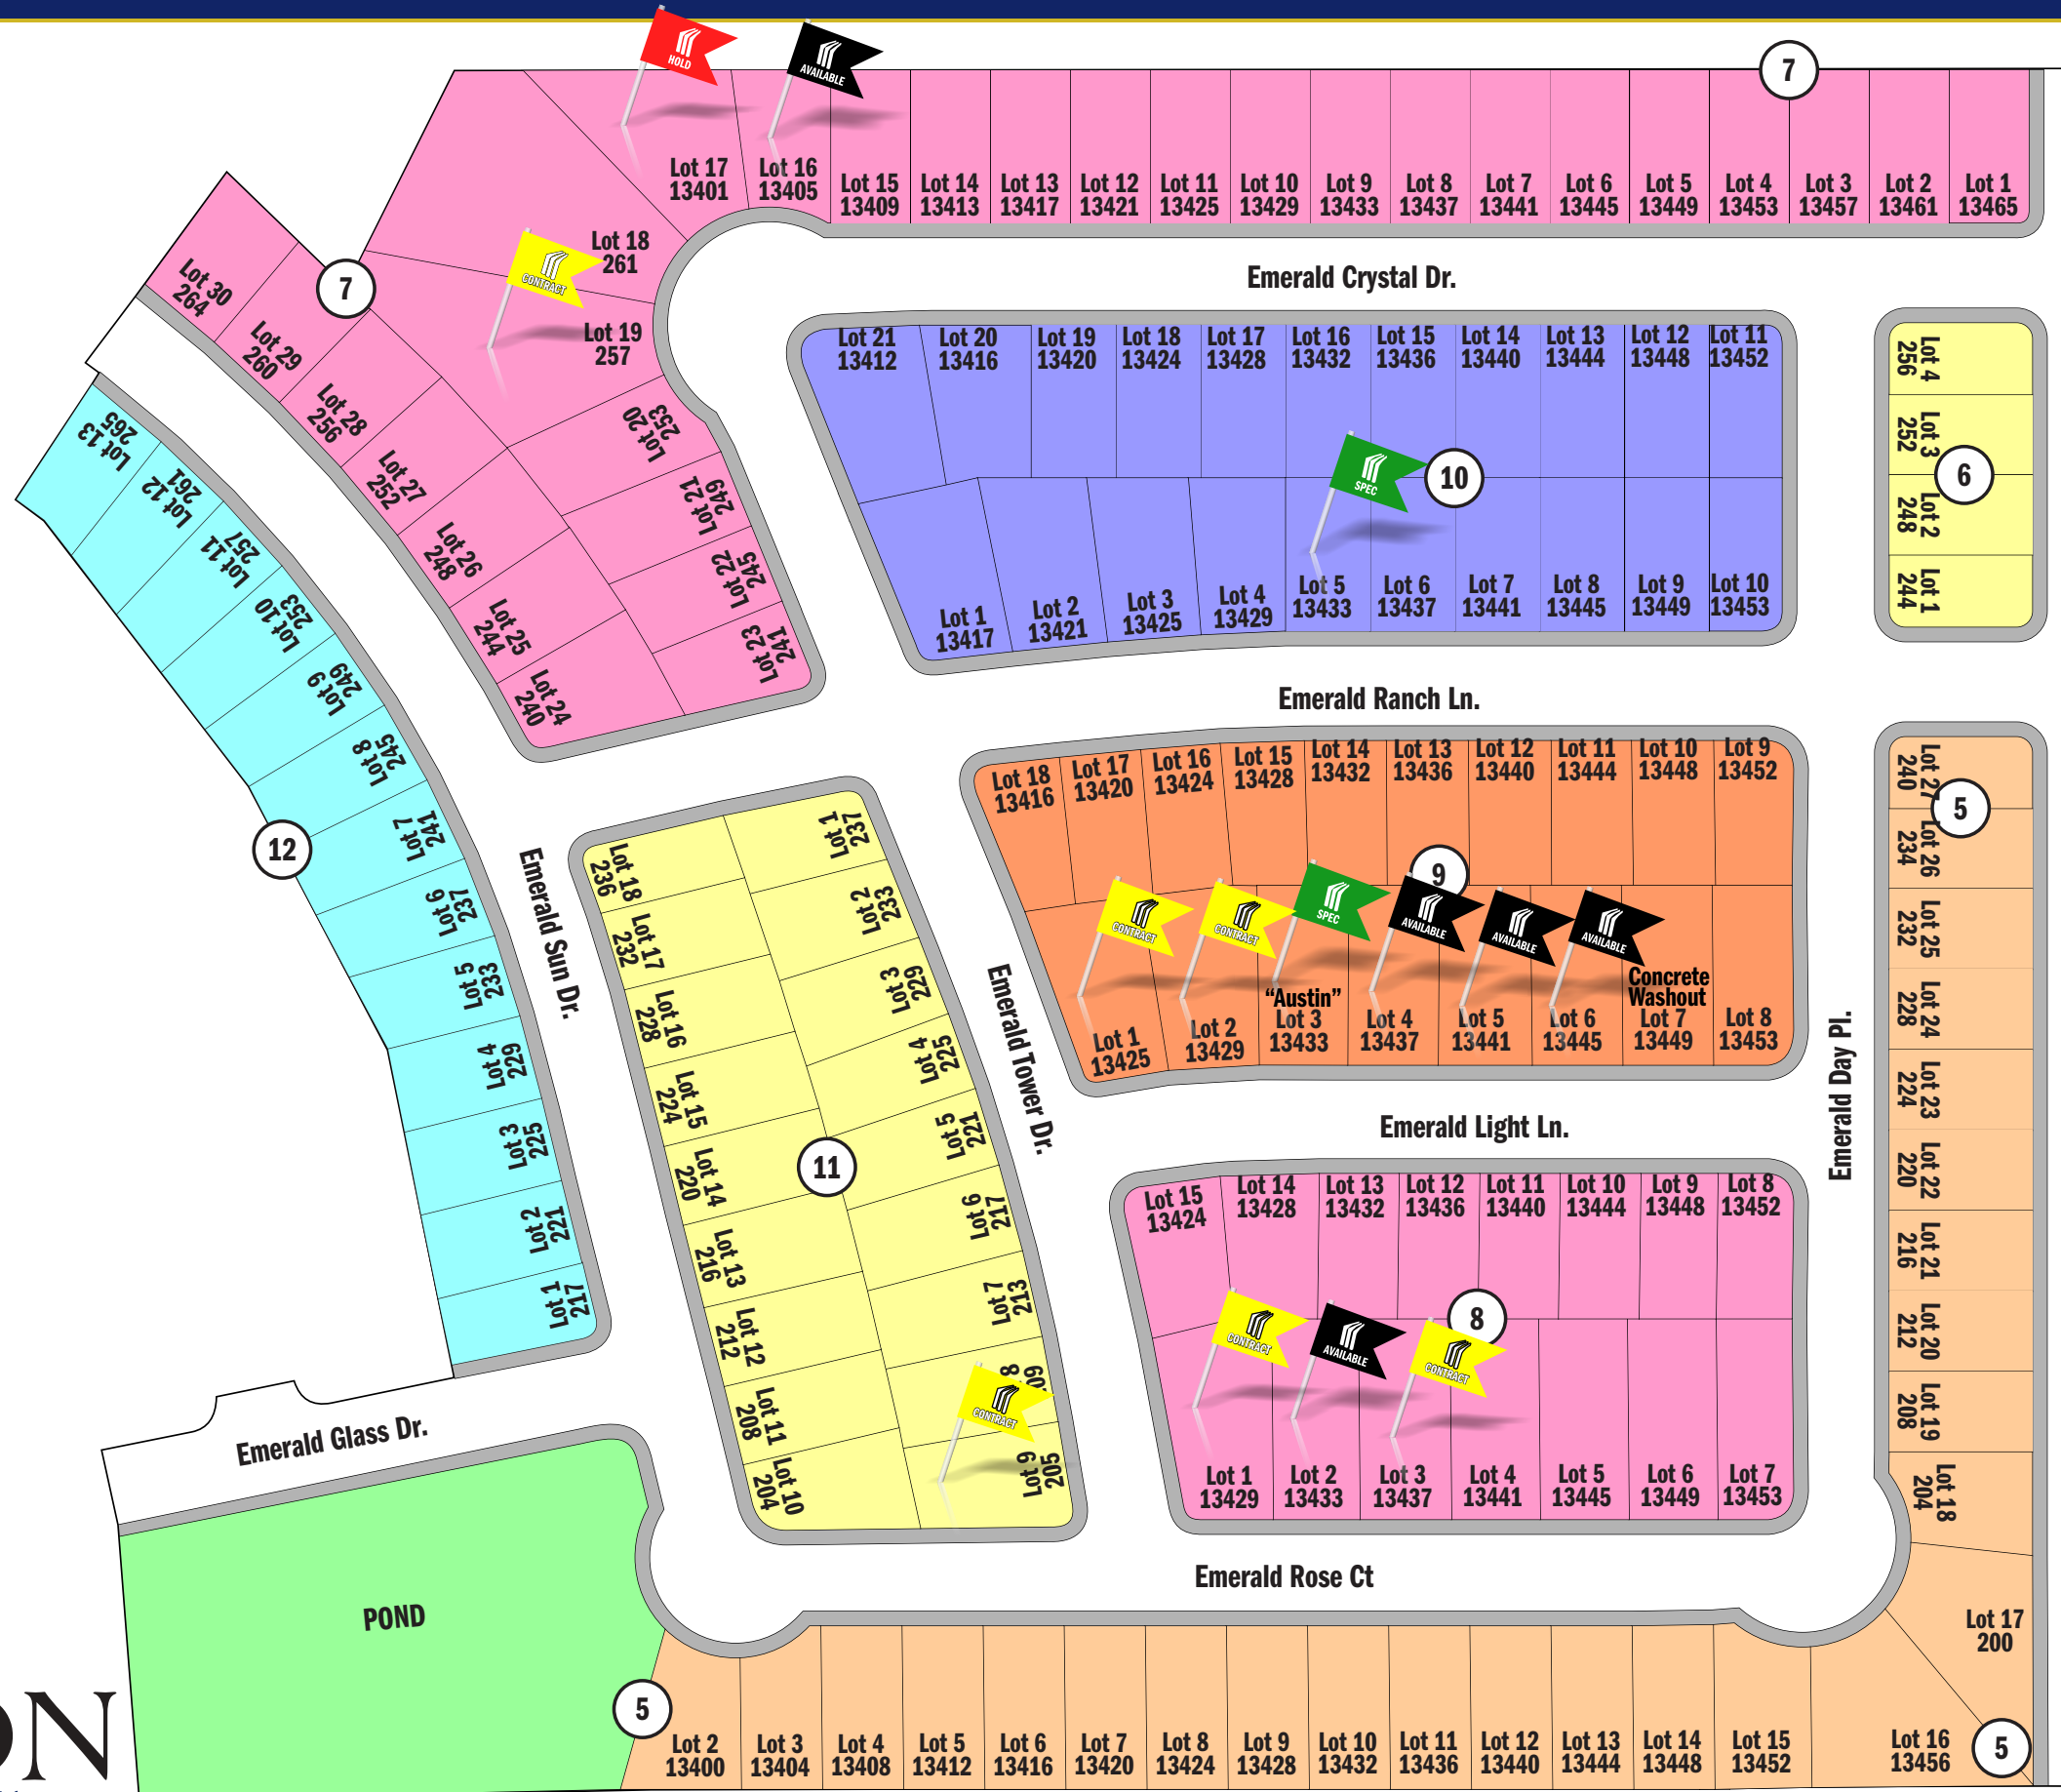

EMERALD PARK UNIT 4

- Available Lot
- Spec Home
- Model/Stage Home
- Lot Hold
- Contract in Progress