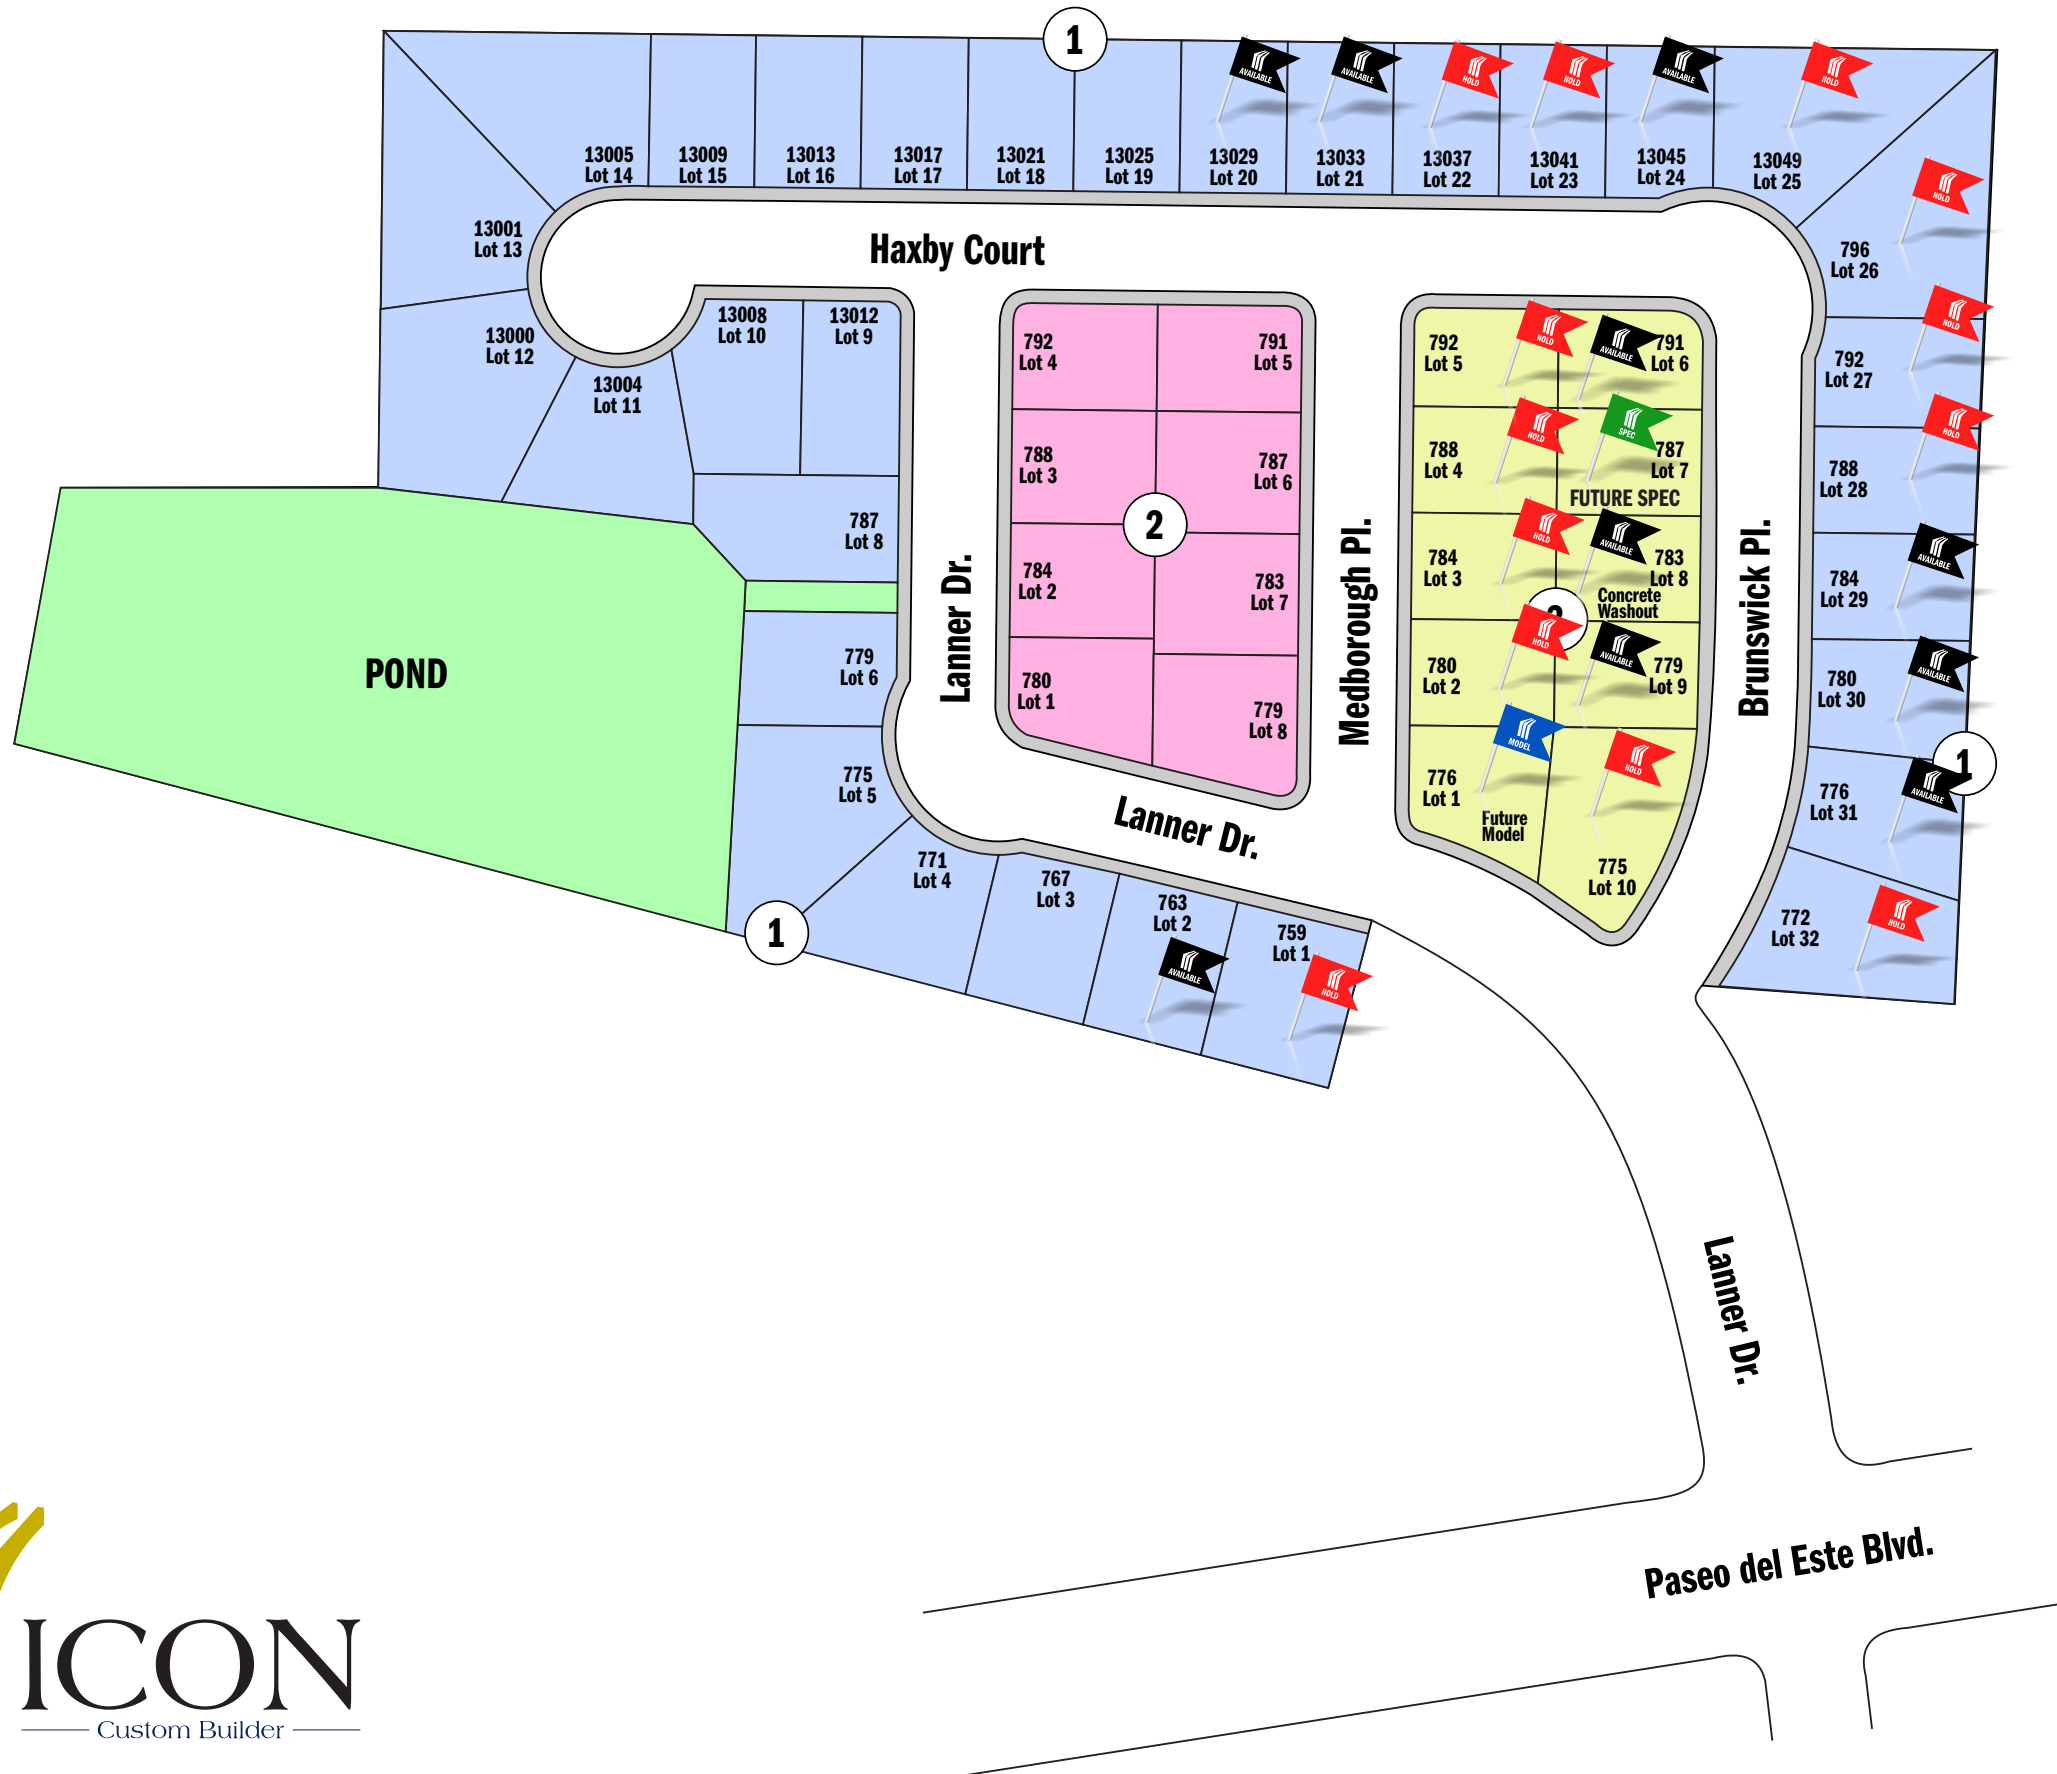

PAINTED SKY UNIT 2

- AVAILABLE** Available Lot
- SPEC** Spec Home
- MODEL** Model/Stage Home
- HOLD** Lot Hold
- CONTRACT** Contract in Progress