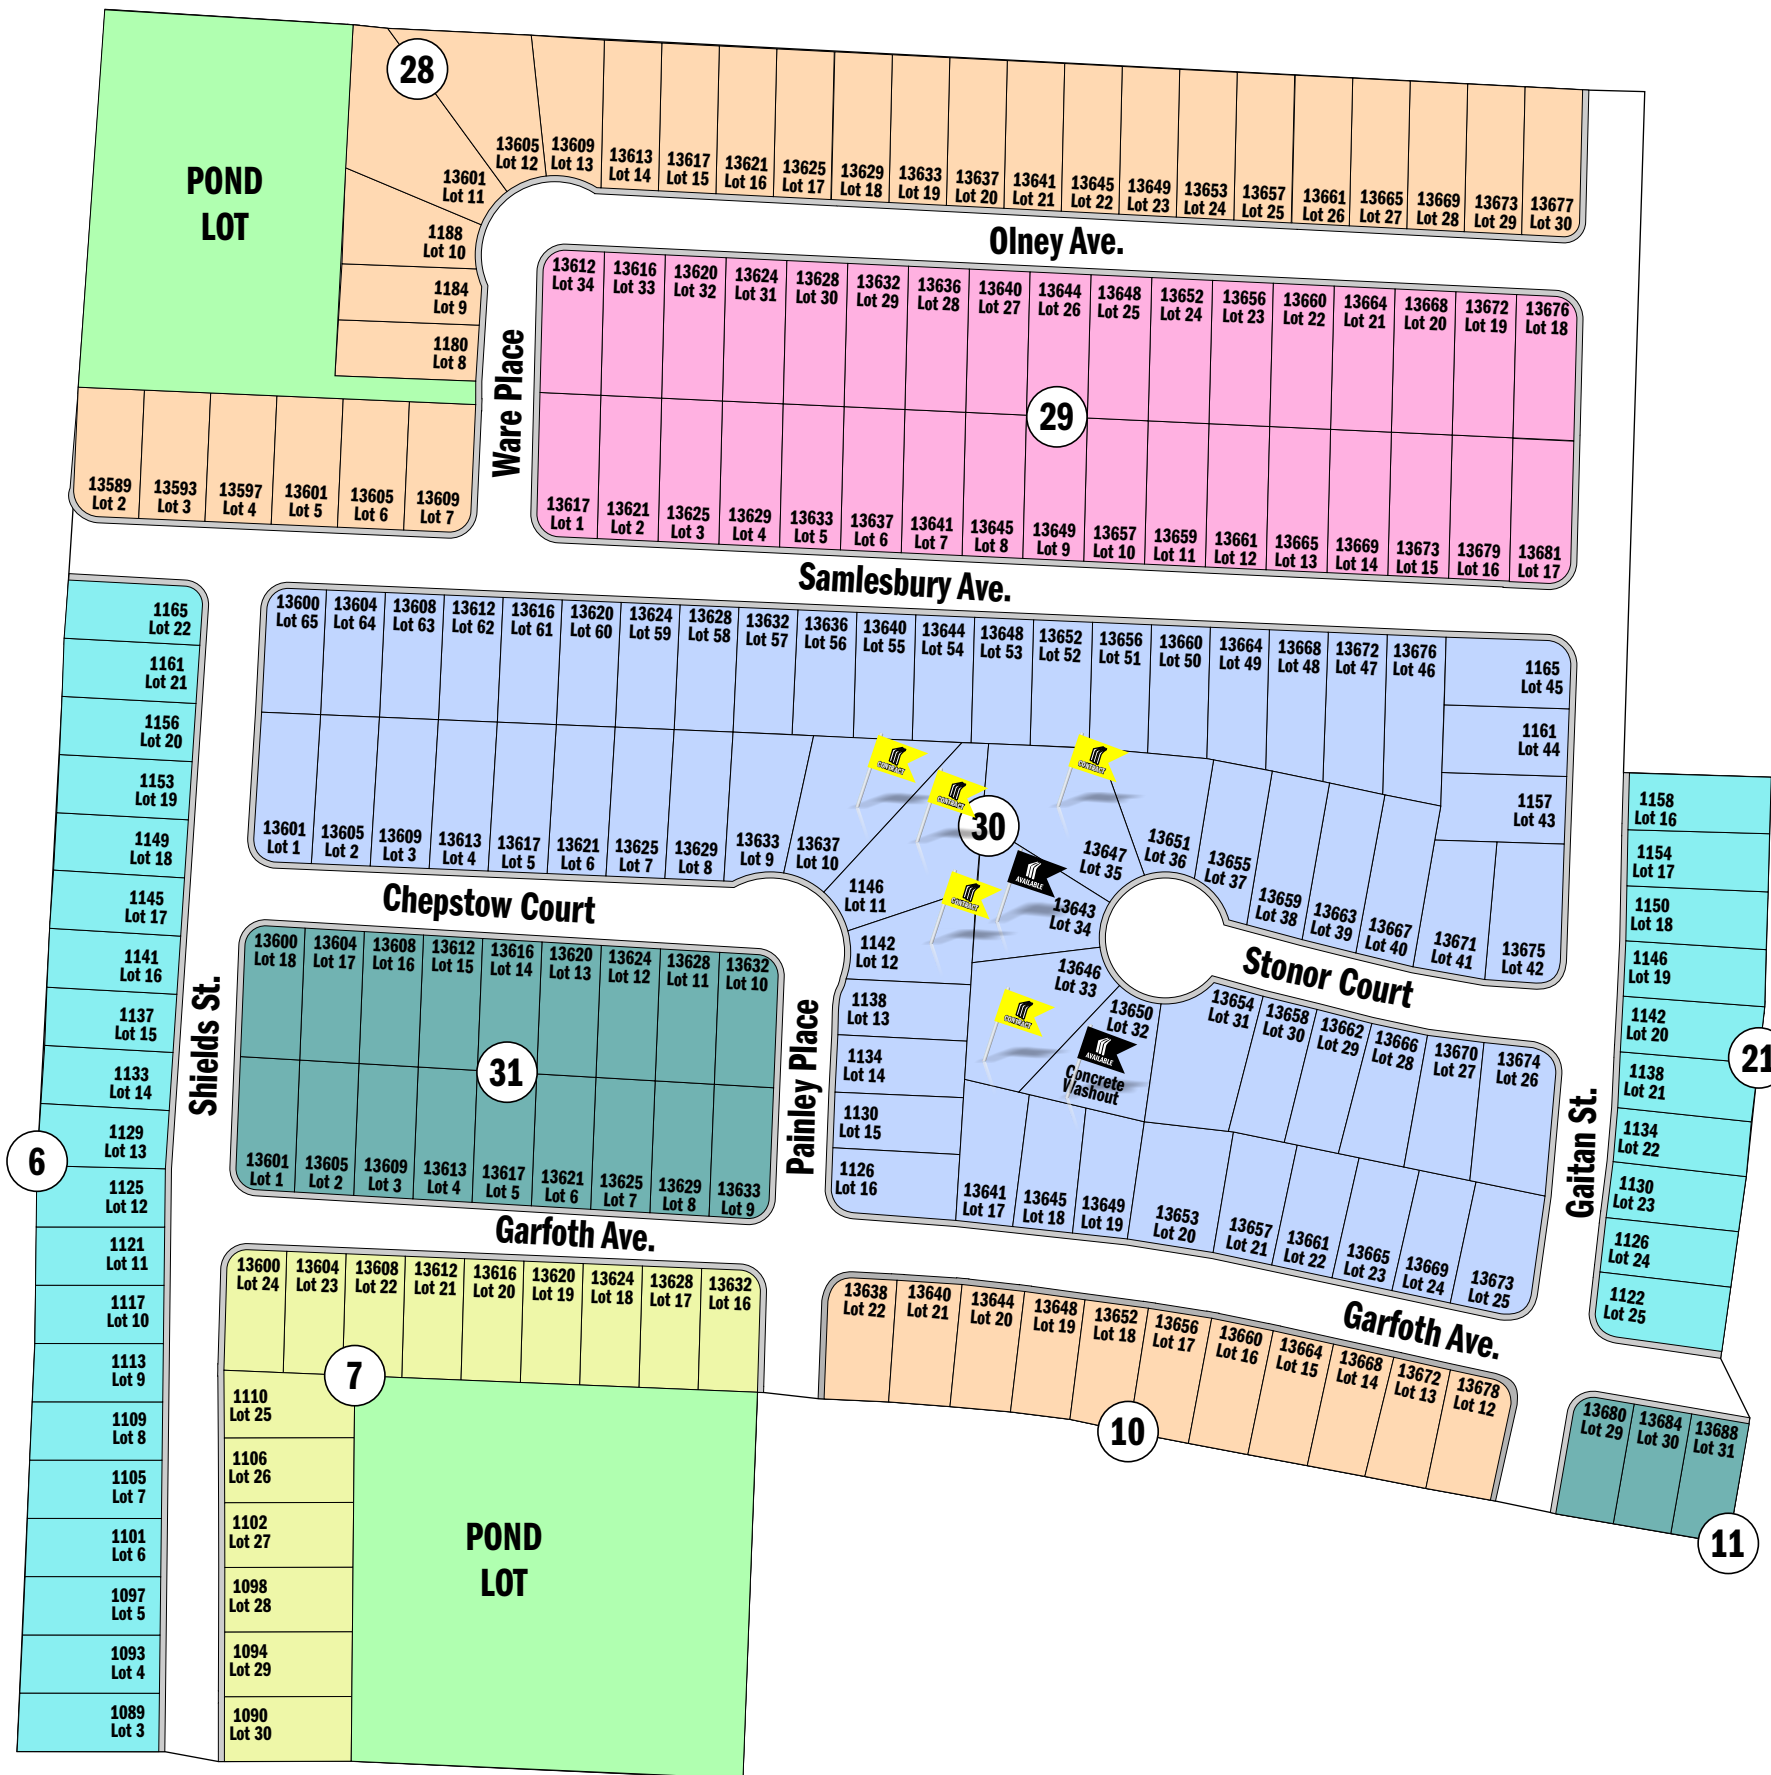

MORNING SIDE AT MR U-4

- AVAILABLE** (Black flag)
- SPEC** (Green flag)
- MODEL** (Blue flag)
- HOLD** (Red flag)
- CONTRACT** (Yellow flag)

Available Lot
 Spec Home
 Model/Stage Home
 Lot Hold
 Contract in Progress