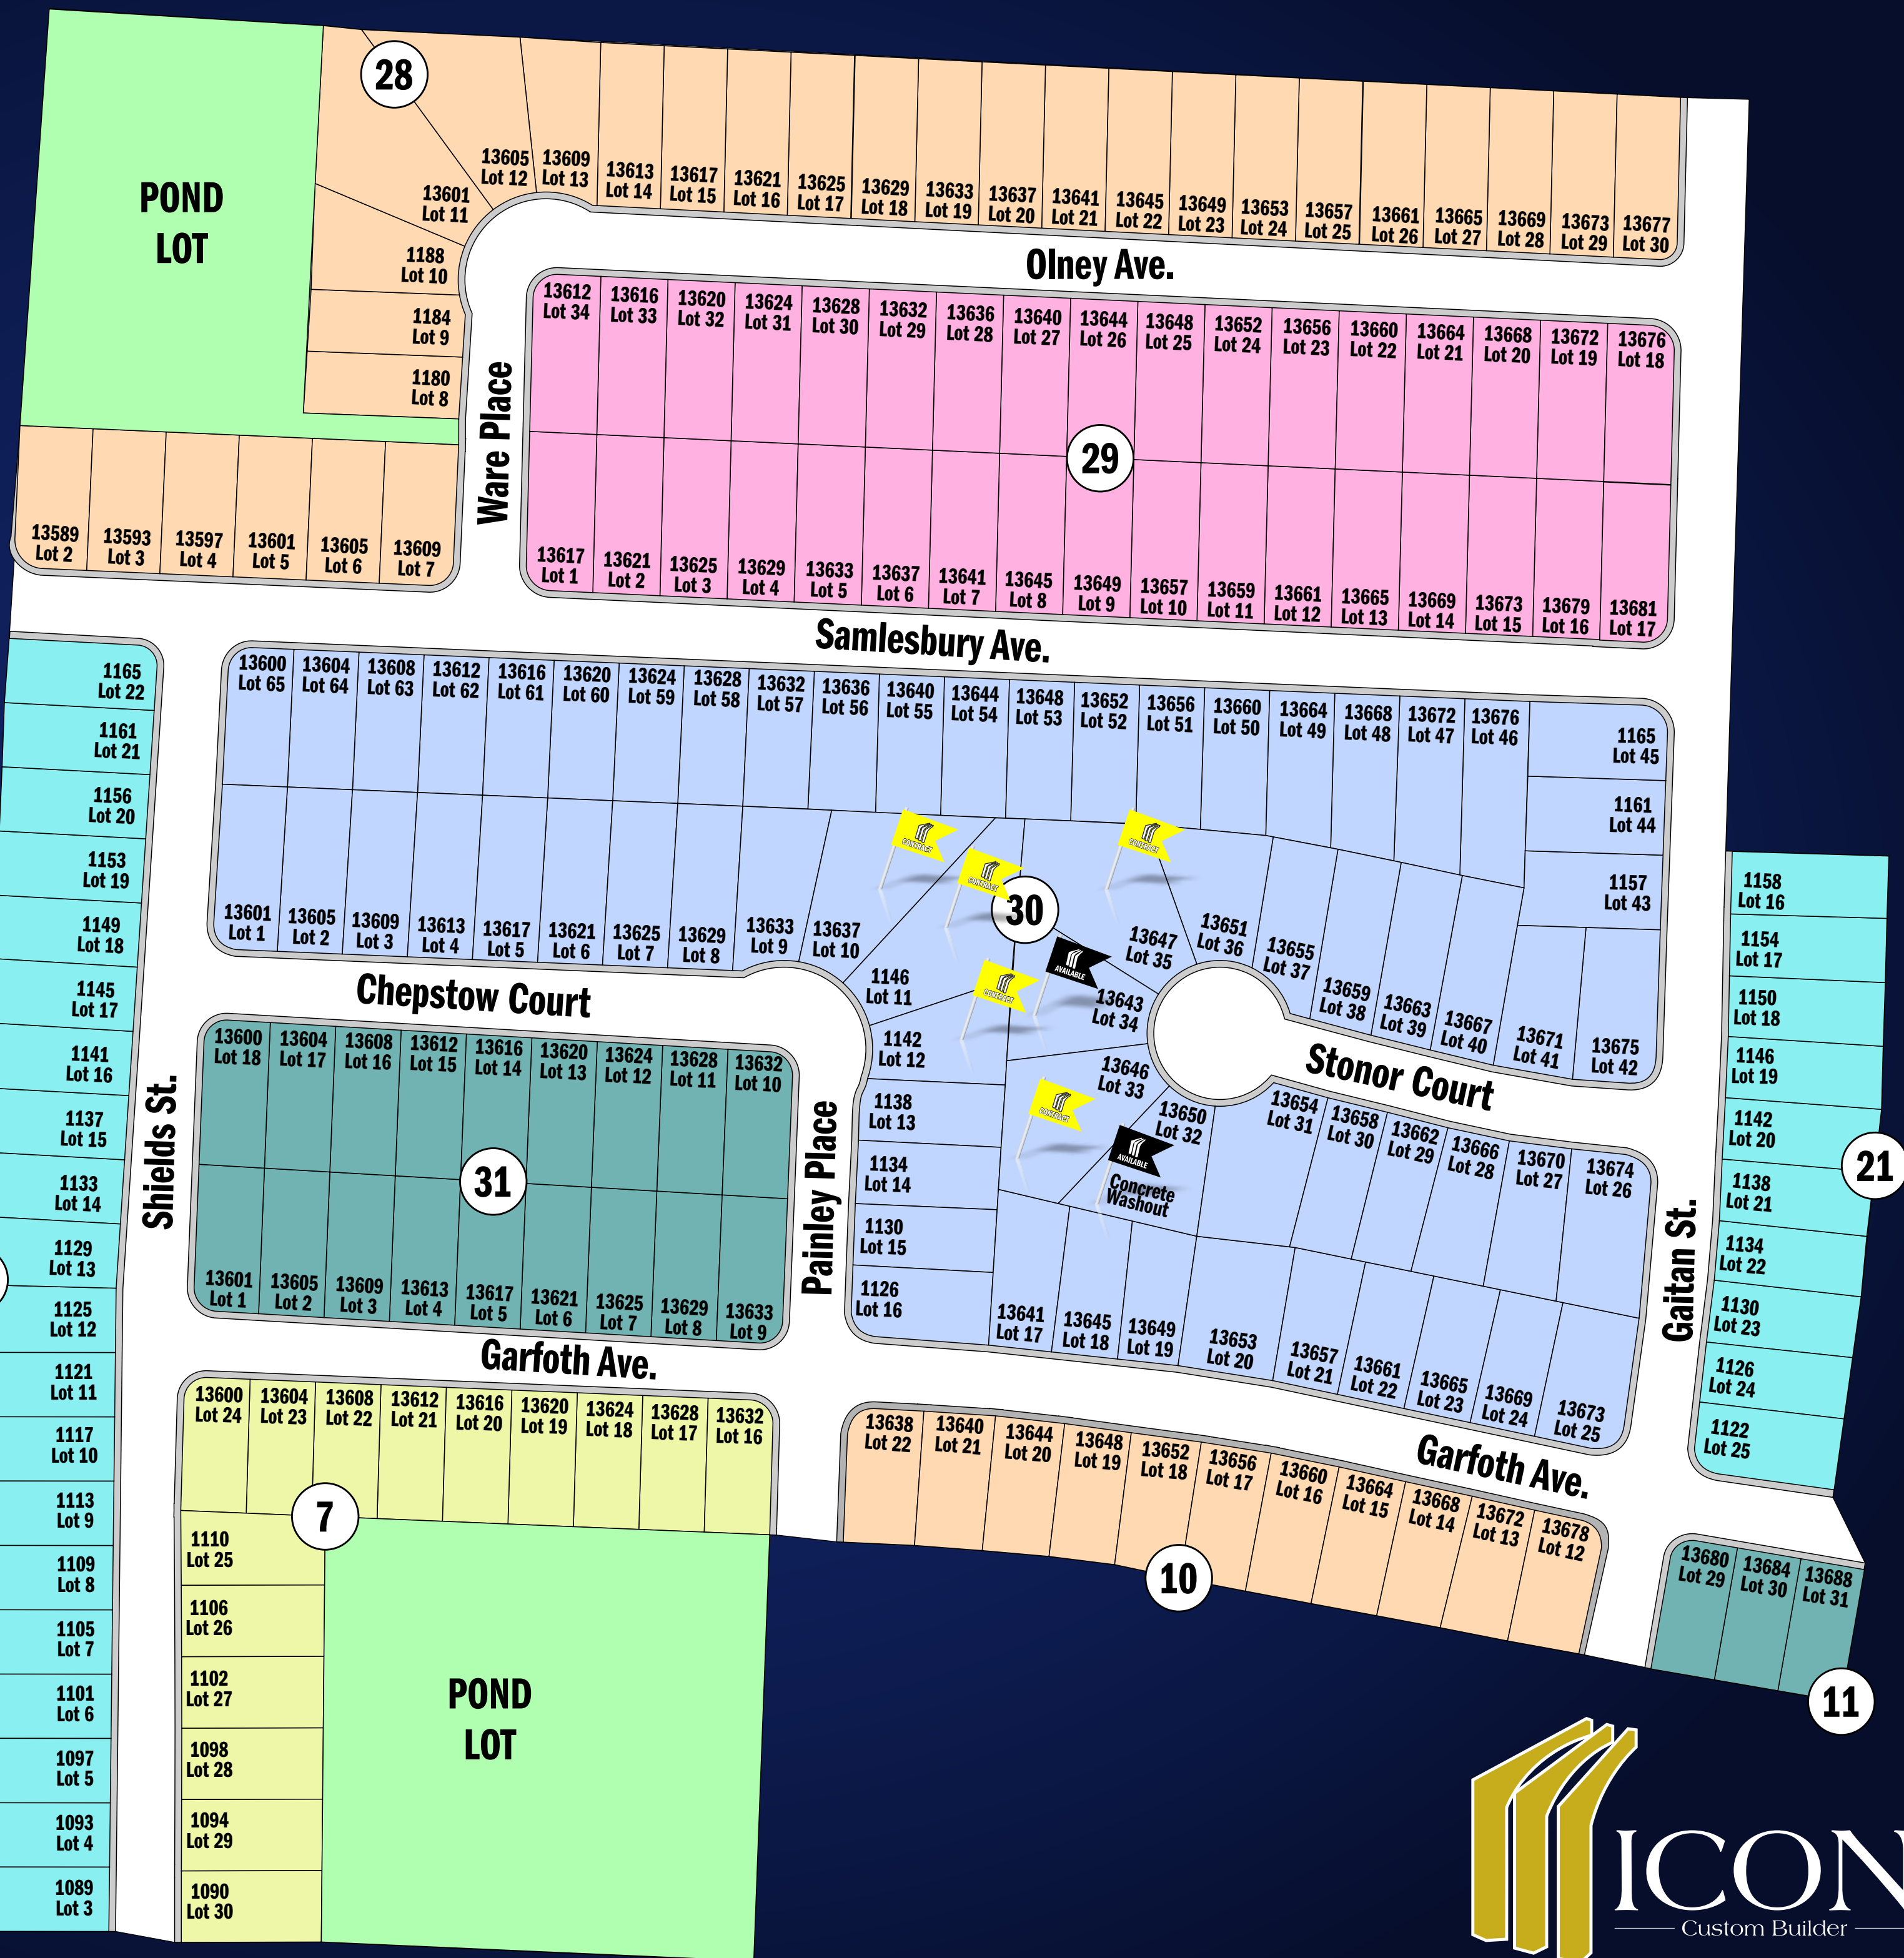

# MORNING SIDE AT MR U-4

-  Available Lot
-  Spec Home
-  Model/Stage Home
-  Lot Hold
-  Contract in Progress